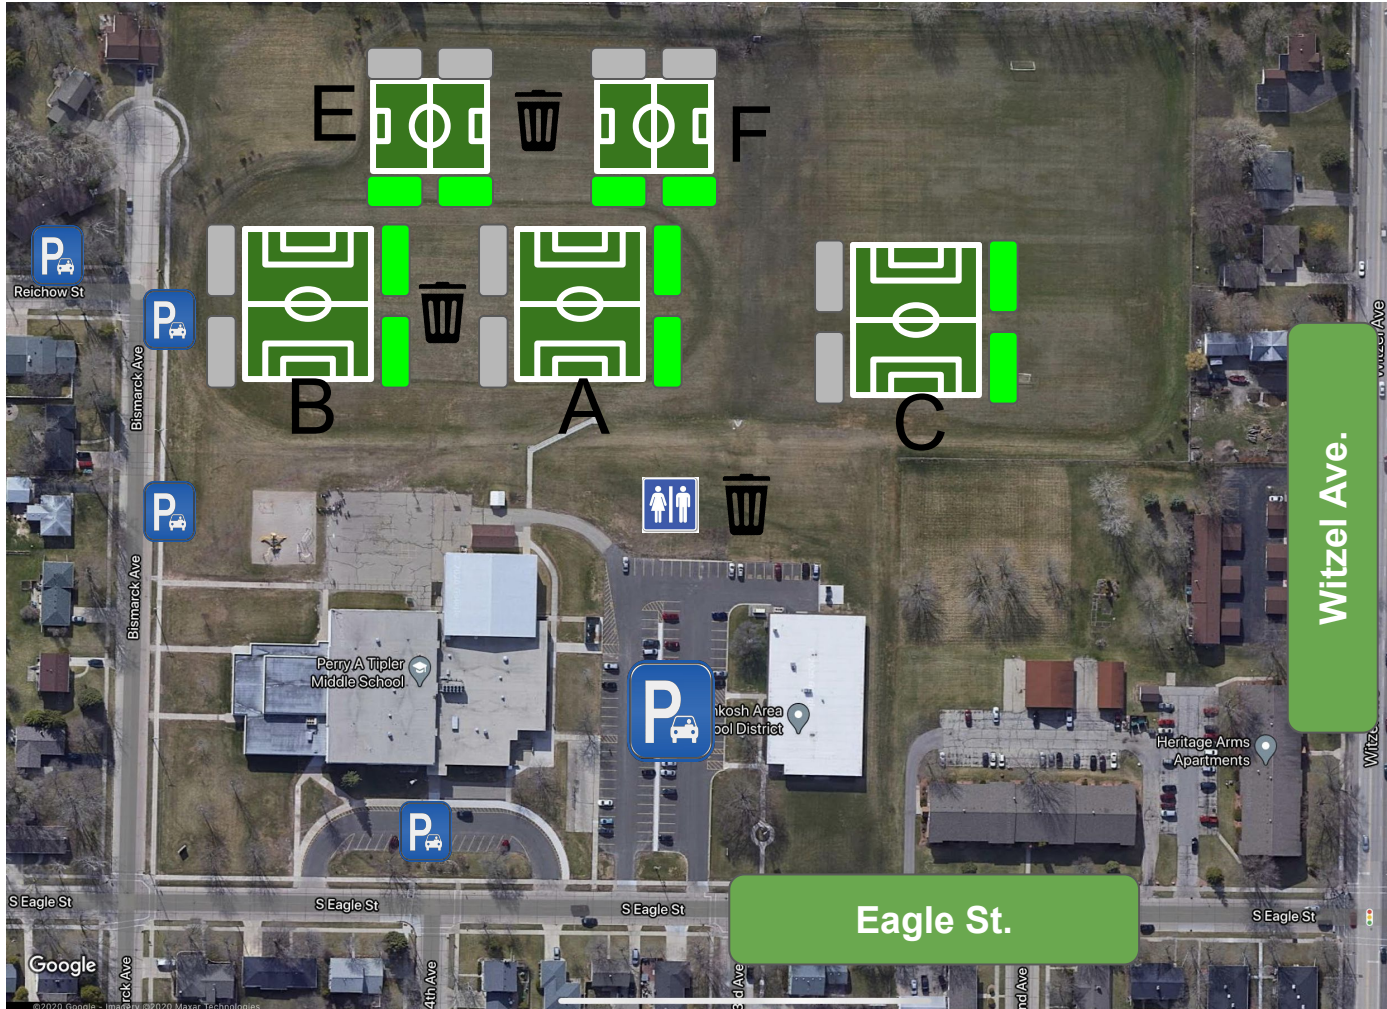

Oshkosh United Academy - Tipler Field Map

325 South Eagle Street, Oshkosh, WI 54902

*****Closer Look*****
When looking at the field..
players go right, parents go left.

Spectator Guidelines

- Masks required
- Check for symptoms before coming
- Limit attendance
- Stay at least six feet from other families at all times
- Stay ten feet away from the field